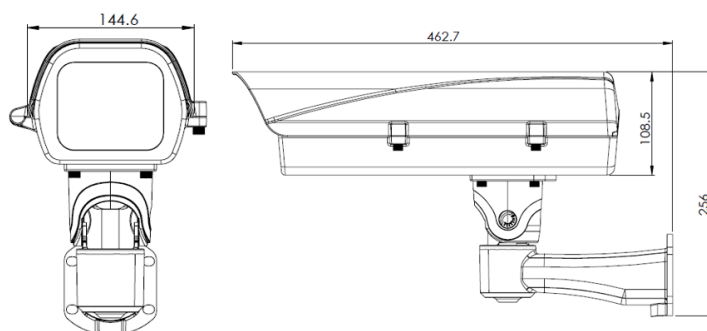

Dimensions

Compatible Accessories