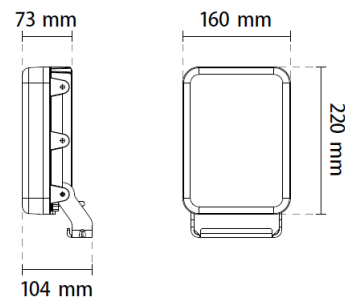

Certificated: IP68 – IK10 – ROHS – CE – FCC

Technical Specifications

Beam Angle (Horizontal)	10° – 40°
Distance	140M (459ft) – 350M (1148ft)
Beam Pattern	Circular
LED Array	24 pcs LED
Wavelength	850nm
Light Sensor Sensitivity	300 lux on, 600 lux off
Power Input	24VAC, 24VDC
Power Consumption	Max. 90W
Operating temp.	-40°C ~ +50°C
Working temp.	-50°C ~ +50°C
Operation	Controlled by light sensor or camera's DI/DO

Construction	PC top cover and Aluminum bottom
External Dimensions	220 (L) x 160 (W) x 73 (H) mm
Weight	2.1 KGS
Accessories	U bracket included
Warranty	3 years

Dimensions

Case Study

Freeway application

Perimeter surveillance application